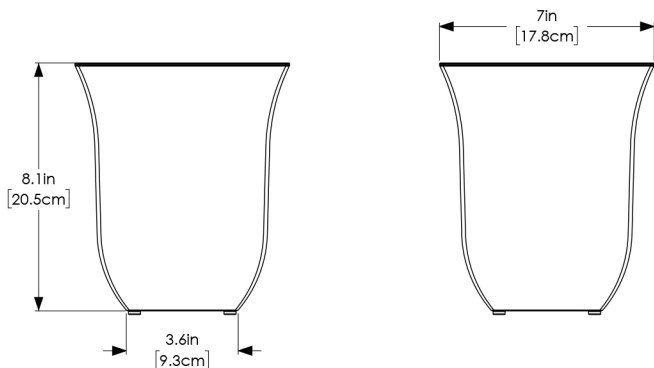

PRODUCT DIMENSIONS (Individual Planter)

Outside Dimensions: 7in L x 7in W x 8in H (17.8cm x 17.8cm x 20.3cm)

Inside Dimensions: 5.5in L x 5.5in W x 6.2in H (14cm x 14cm x 15.6cm)

Soil Capacity: 0.58 Gal (2.2 Liters)

Water Reservoir Capacity: 0.12 Gal (0.45 Liters)

Wall Thickness: 0.08in (2mm)

Part Weight: 1.1lbs (.49kg)

Material: Polypropylene

MAYNE®

Bring life to your home & garden

7024 Kilbourne Rd - Unit A

London, ON N6P 1K6