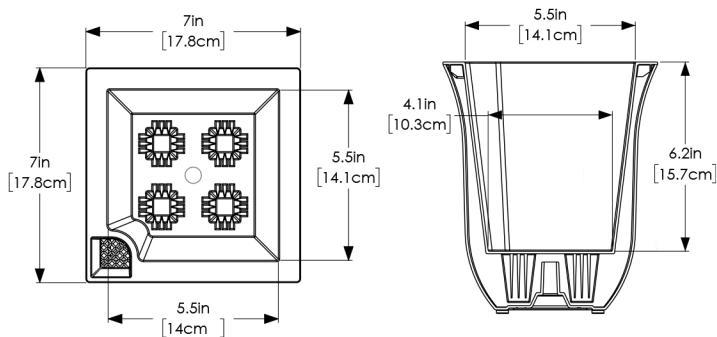

PRODUCT DIMENSIONS (Individual Planter)

Outside Dimensions: 7in L x 7in W x 8in H (17.8cm x 17.8cm x 20.3cm)

Inside Dimensions: 5.5in L x 5.5in W x 6.2in H (14cm x 14cm x 15.6cm)

Soil Capacity: 0.58 Gal (2.2 Liters)

Water Reservoir Capacity: 0.12 Gal (0.45 Liters)

Wall Thickness: 0.08in (2mm)

Part Weight: 1.1lbs (.49kg)

Material: Polypropylene

MAYNE®

Bring life to your home & garden

7024 Kilbourne Rd - Unit A

London, ON N6P 1K6