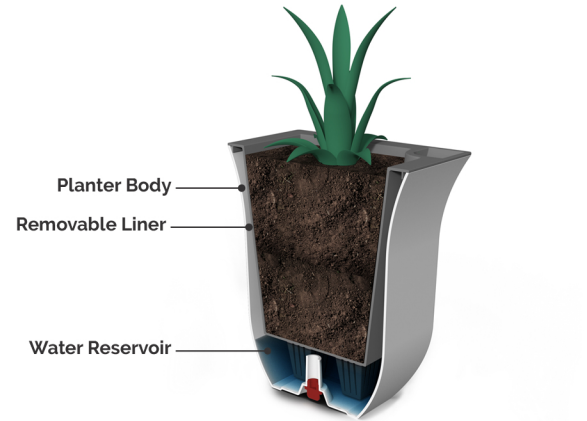

Valencia

Model #3871

Valencia 8in Wall Mount Planter – 3PK

DESCRIPTION

This Valencia planter is a versatile and stylish planting solution. Its glossy finish adds a touch of sophistication, while its high-quality construction makes it perfect for both indoor and outdoor use.

- Double wall design with built-in water reservoir feature
- Fill port for direct access to the water reservoir
- Hidden overflow drainage hole (optional plug for indoor use)
- Planter made from 100% high-grade polypropylene resin
- Planter Warranty: 2 Years / Hardware Warranty: 1 Year

PRODUCT DIMENSIONS (Individual Planter)

Outside Dimensions: 7in L x 7in W x 8in H (17.8cm x 17.8cm x 20.3cm)

Inside Dimensions: 5.5in L x 5.5in W x 6.2in H (14cm x 14cm x 15.6cm)

Soil Capacity: 0.58 Gal (2.2 Liters)

Water Reservoir Capacity: 0.12 Gal (0.45 Liters)

Wall Thickness: 0.08in (2mm)

Part Weight: 1.1lbs (.49kg)

Material: Polypropylene

MAYNE®

Bring life to your home & garden

7024 Kilbourne Rd - Unit A

London, ON N6P 1K6